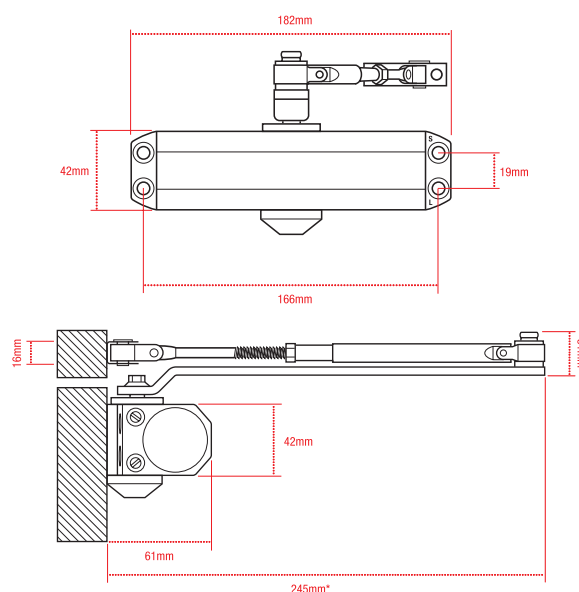

The CE3F includes a specific mounting template for each position, to prevent mistakes. It uses the same footprint and fixing dimensions as most popular UK designs and can be easily retro fitted with minimal effort.

The fully adjustable arm allows the CE3F to be easily installed and adjusted in multiple applications on timber and metal doors. With side mounted door speed and latch controls for convenient access, the CE3F is easy and accurate to set up for the door opening and closing.

Ideal applications

Residential living, nurseries, schools, care homes, hospitals.

certifire

EN 1154 Size	Max Door Width	Max Door Weight
1	750mm	20kg
2	850mm	40kg
3	950mm	60kg
4	1100mm	80kg
5	1250mm	100kg
6	1400mm	120kg

*Projection will vary as frame depth changes from flush frame shown

Description	Pack type	Product code
Fixed size 3 door closer	Boxed	J-CE3F-SIL
Adjustable size 3-4 door closer	Boxed	J-CE3F-MBLK

0845 223 2124