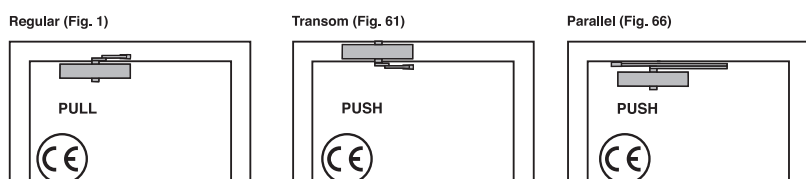

Range benefits

- **Easy to install**
- **Non-handed design** provides flexibility - reducing the amount of parts stocked
- **Easy to adjust** arm set for regular, transom and parallel arm installation
- **Additional bracket included** for parallel arm mounting
- **Easy to set up**
- **CE marked** to EN 1154 in all 3 mounting positions
- **130° maximum** angle of opening (controlled closing)
- **Fixed power size 3**
- **Adjustable latch** action for final 15°
- **Fire rated** for timber (FD120) and metal (FD240) fire doors
- **Certifire approved**
- Suitable for **fig.1, fig.61** and **fig.66** installation
- **10 year guarantee**

Ideal applications

Residential living, nurseries, schools, care homes, hospitals.

certifire

EN 1154 Size	Max Door Width	Max Door Weight
1	750mm	20kg
2	850mm	40kg
3	950mm	60kg
4	1100mm	80kg
5	1250mm	100kg
6	1400mm	120kg